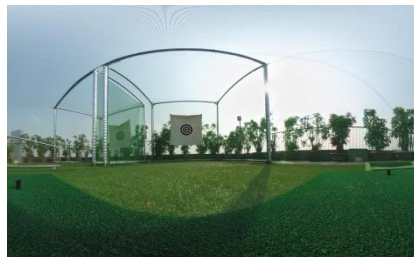

■ Driving range

Open 8:00 a.m. – 6:00 p.m.

There is a relaxation space next to the driving range.

■ Contact

【Direct line in Vietnam】+84-4-3795-4290

Hours: 9:00 a.m. – 6:00 p.m. (closed Sunday and holidays)

【Number in Japan for inquiries Free dial】0120-925-021

Hours: 10:00 a.m. – 7:00 p.m. (closed weekends and holidays)

Leopalace21 International Business: <http://www.leopalace21.co.jp/global/en/>

<Contact>

Leopalace21 International Division TEL:+81-3-5350-0337