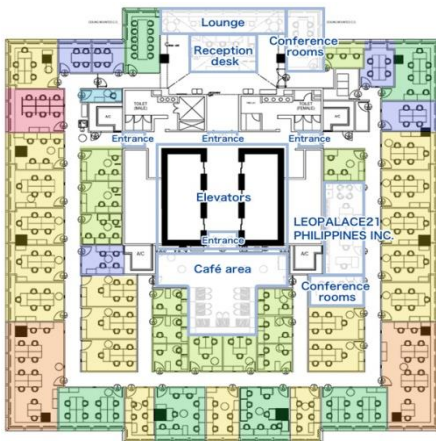

Oct 10th,2017
Leopalace21 Corporation

**Leopalace21 Serviced Offices
have changed their floor layouts**

Leopalace21 Serviced Offices in Yangon and Manila have changed their floor layouts.
We changed our floor layout to build more and increased the number of private rooms with windows to meet customers' needs.
Our serviced offices could be used as a temporary office when taking an extended business trip, to carry out local surveys or marketing, for example, in order to investigate the possibility of launching your business in a different country.

■ Manila, Philippines

HP: <http://www.leopalace21.co.jp/so/manila/>

MAIL : info@leopalace21ph.com