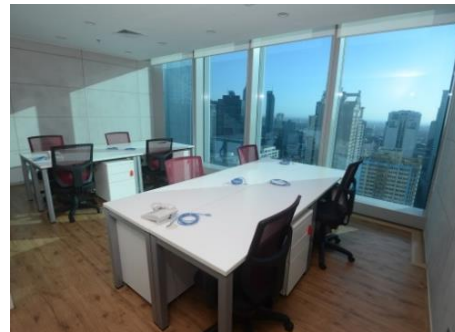

Oct 10th,2017
Leopalace21 Corporation

**Leopalace21 Serviced Offices
have changed their floor layouts**

Leopalace21 Serviced Offices in Yangon and Manila have changed their floor layouts.
We changed our floor layout to build more and increased the number of private rooms with windows to meet customers' needs.
Our serviced offices could be used as a temporary office when taking an extended business trip, to carry out local surveys or marketing, for example, in order to investigate the possibility of launching your business in a different country.

■ Manila, Philippines

HP: <http://www.leopalace21.co.jp/so/manila/>

MAIL : info@leopalace21ph.com